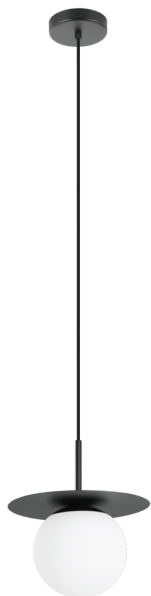

205632A ARENALES

General Information

Material number	205632A
Type	pendant light
Product segment	Indoor
Theme	Crystal & Design

Dimensions

Article Height (in mm)	2180
Article Diameter (in mm)	275
Net Weight (in kg)	1.19

Material & Colour

Enclosure Material	steel
Enclosure Colour	black
Glass/Shade Material	matte-opal glass
Glass/Shade Colour	white

Functionality

Switch Type	without switch
Battery	No

Technical Information

Mains Voltage	120V,60Hz (A)
Operation Voltage	120V
Certificate	ETL/CE
max. Wattage (1)	1X60W

Illuminant 1

Illuminant Type (1)	E26-A19
Illuminant incl. (1)	Exclusive
Socket Type (1)	E26