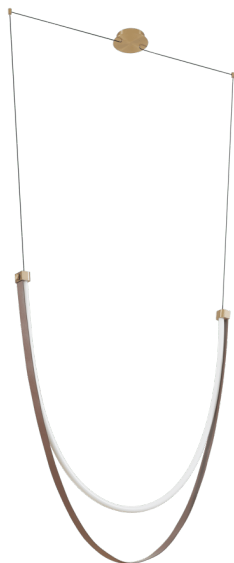

207278A

AYERS

General Information

| | |
|-----------------|-----------------------------|
| Material number | 207278A |
| Type | pendant light |
| Product segment | Indoor |
| Theme | sonstige / nicht zuordenbar |

Dimensions

| | |
|----------------------------|------|
| Article Height (in mm/in) | 4317 |
| Article Width (in mm/in) | 70 |
| Article Length (in mm/in) | 1500 |
| Net Weight (in kg) | 3.85 |
| Canopy Length (in mm/in) | 160 |
| Canopy Width (in mm/in) | 160 |
| Canopy Height (in mm/in) | 45 |
| Canopy Diameter (in mm/in) | 160 |

Material & Colour

| | |
|--------------------|----------------|
| Enclosure Material | steel, leather |
| Enclosure Colour | champagne |
| Cable Colour | black |

Functionality

| | |
|-------------|----------------|
| Switch Type | without switch |
| Battery | No |