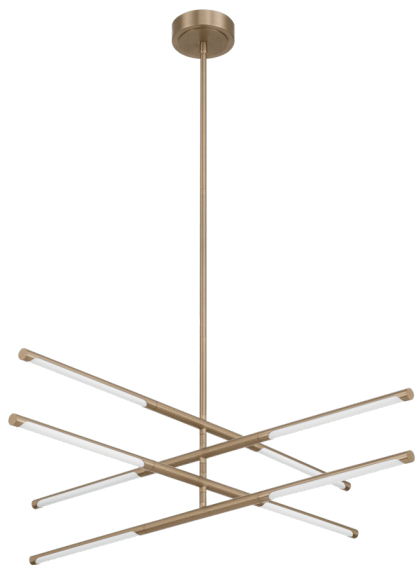

# 207281A

### General Information

Material number	207281A
Type	pendant light
Product segment	Indoor
Theme	sonstige / nicht zuordenbar

### Dimensions

Article Height (in mm/in)	1633
Article Width (in mm/in)	914
Article Length (in mm/in)	914
Article Diameter (in mm/in)	914
Net Weight (in kg)	3.16
Canopy Length (in mm/in)	127
Canopy Width (in mm/in)	127
Canopy Height (in mm/in)	35
Canopy Diameter (in mm/in)	127

### Material & Colour

Enclosure Material	aluminium
Enclosure Colour	champagne