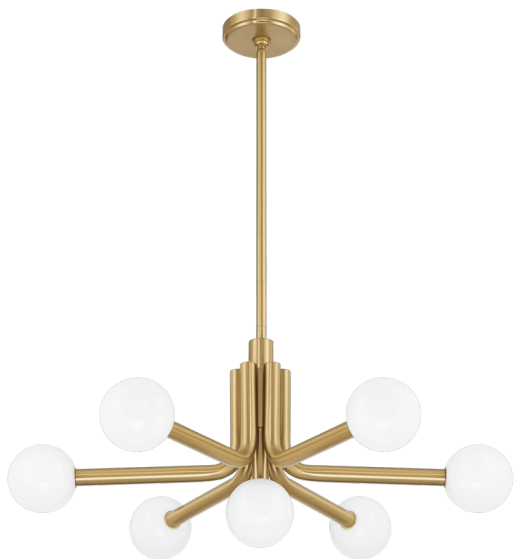

207353A

STOCKHOLM

General Information

Material number	207353A
Type	pendant light
Product segment	Indoor
Theme	sonstige / nicht zuordenbar

Dimensions

Article Height (in mm/in)	1773
Article Width (in mm/in)	738
Article Length (in mm/in)	738
Article Diameter (in mm/in)	738
Net Weight (in kg)	4.33
Canopy Length (in mm/in)	127
Canopy Width (in mm/in)	127
Canopy Height (in mm/in)	22
Canopy Diameter (in mm/in)	127

Material & Colour

Enclosure Material	steel
Enclosure Colour	champagne
Glass/Shade Material	glass
Glass/Shade Colour	opal

Functionality

Switch Type	without switch
Battery	No

Technical Information

Mains Voltage	120V,60Hz (A)
Operation Voltage	120V
Dimmable	Yes