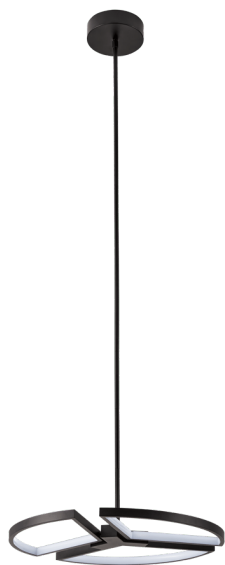

# 207766A

### General Information

Material number	207766A
Type	pendant light
Product segment	Indoor
Theme	sonstige / nicht zuordenbar

### Dimensions

Article Height (in mm/in)	1671
Article Width (in mm/in)	510
Article Length (in mm/in)	510
Article Diameter (in mm/in)	510
Net Weight (in kg)	2.55
Canopy Length (in mm/in)	160
Canopy Width (in mm/in)	160
Canopy Height (in mm/in)	50
Canopy Diameter (in mm/in)	160

### Material & Colour

Enclosure Material	steel, aluminium
Enclosure Colour	black structure