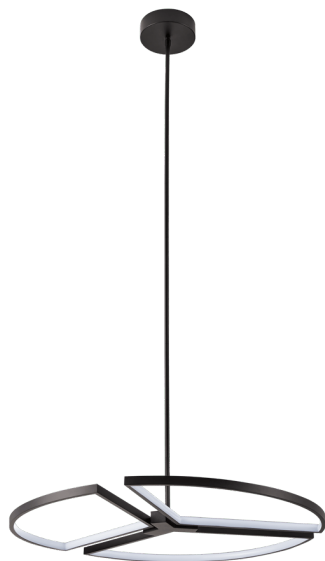

207767A

ALFIE

General Information

Material number	207767A
Type	pendant light
Product segment	Indoor
Theme	sonstige / nicht zuordenbar

Dimensions

Article Height (in mm/in)	1802
Article Width (in mm/in)	770
Article Length (in mm/in)	770
Article Diameter (in mm/in)	770
Net Weight (in kg)	2.91
Canopy Length (in mm/in)	160
Canopy Width (in mm/in)	160
Canopy Height (in mm/in)	50
Canopy Diameter (in mm/in)	160

Material & Colour

Enclosure Material	steel, aluminium
Enclosure Colour	black structure

Functionality

Switch Type	without switch
Battery	No

Technical Information

Mains Voltage	120V,60Hz (A)
Operation Voltage	120V
Dimmable	Yes