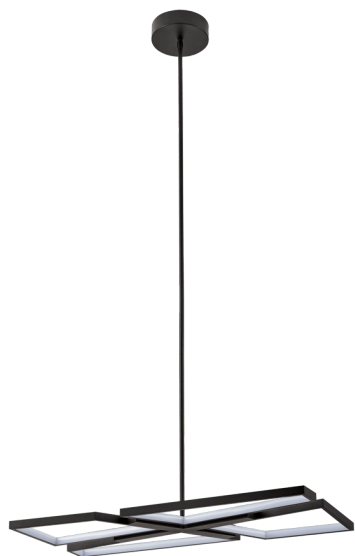

207768A

ALFIE

General Information

Material number	207768A
Type	pendant light
Product segment	Indoor
Theme	sonstige / nicht zuordenbar

Dimensions

Article Height (in mm/in)	1736
Article Width (in mm/in)	380
Article Length (in mm/in)	762
Net Weight (in kg)	3.95
Canopy Length (in mm/in)	160
Canopy Width (in mm/in)	160
Canopy Height (in mm/in)	50
Canopy Diameter (in mm/in)	160

Material & Colour

Enclosure Material	steel, aluminium
Enclosure Colour	black structure

Functionality

Switch Type	without switch
Battery	No

Technical Information

Mains Voltage	120V,60Hz (A)
Operation Voltage	120V
Dimmable	Yes

Illuminant 1

Lamp socket 1	LED
Illuminant type 1	LED
Illuminant 1	Inclusive
Light colour 1	TRICOLOUR
Dimmable	Yes