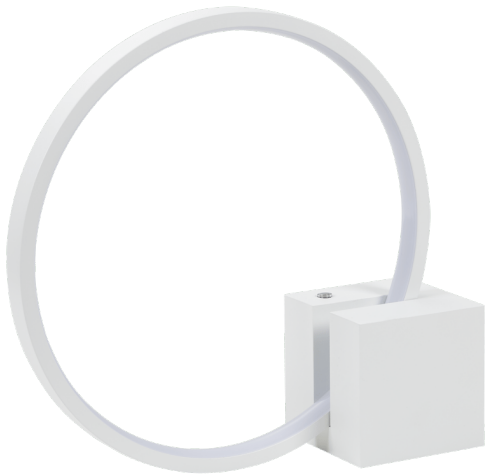

# 207772A

### General Information

Material number	207772A
Type	table light
Product segment	Indoor
Theme	sonstige / nicht zuordenbar

### Dimensions

Article Height (in mm/in)	310
Article Width (in mm/in)	330
Article Length (in mm/in)	100
Net Weight (in kg)	0.94
Base Length (in mm/in)	100
Base Width (in mm/in)	100
Base Diameter (in mm/in)	100

### Material & Colour

Enclosure Material	steel
Enclosure Colour	white, gold
Cable Colour	white