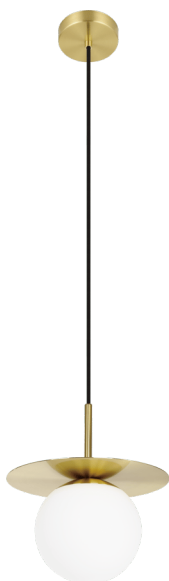

39952A ARENALES

General Information

Material number	39952A
Type	pendant light
Product segment	Indoor
Theme	Crystal & Design

Dimensions

Article Height (in mm)	2180
Article Diameter (in mm)	275
Net Weight (in kg)	1.19

Material & Colour

Enclosure Material	steel
Enclosure Colour	brushed brass
Glass/Shade Material	matte-opal glass
Glass/Shade Colour	white

Functionality

Switch Type	without switch
Battery	No

Technical Information