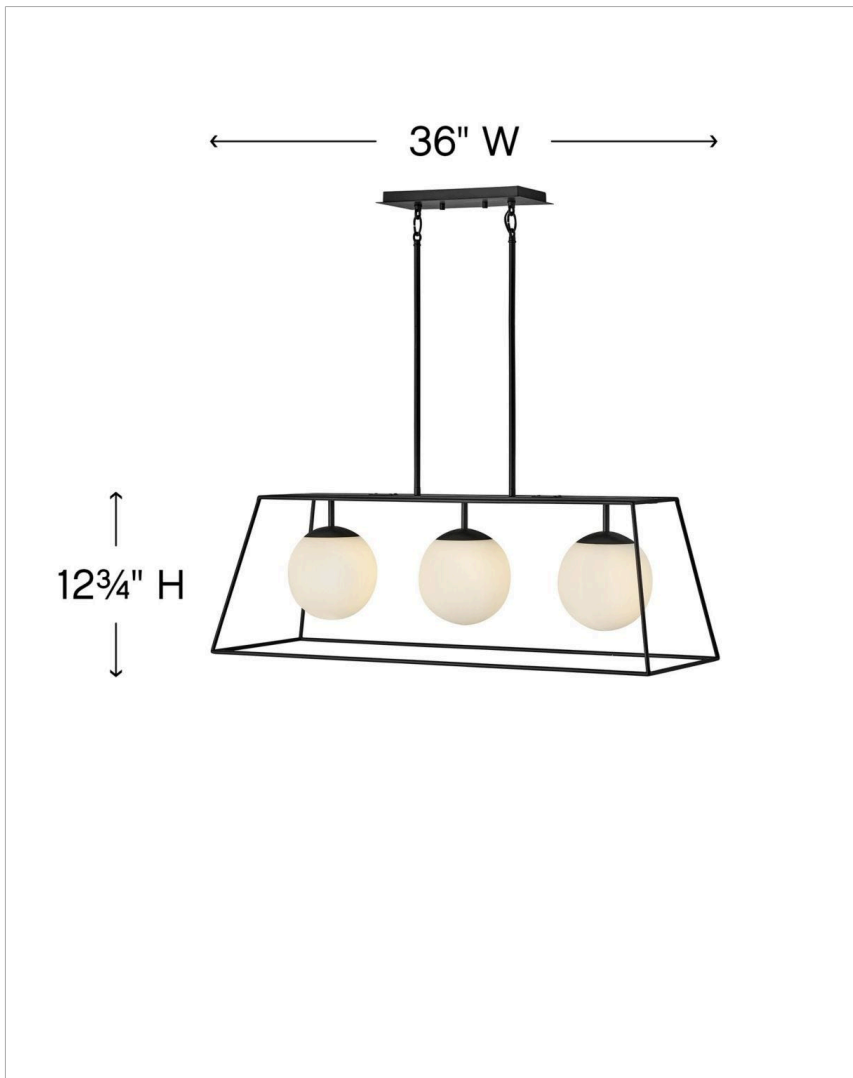

JONAS

4376BK

THREE LIGHT LINEAR

Jonas is a maestro of mid-century modern design. Eye-catching etched glass globes are centered within a modern open frame of solid steel in either Heritage Brass or Black, creating a sleek timeless form infused with retro flair.

DETAILS	
FINISH:	Black
MATERIAL:	Steel
GLASS:	Etched Opal

DIMENSIONS	
WIDTH:	36"
HEIGHT:	12.8"
DEPTH:	13
WEIGHT:	13.5lb

LIGHT SOURCE	
LIGHT SOURCE:	Socket
WATTAGE:	3-100w Med.
VOLTAGE:	120v

MOUNTING	
CANOPY:	5.25"W X 11.25"L
LEAD WIRE:	1 X 120"
MAX HEIGHT:	47

SHIPPING	
CARTON LENGTH:	36
CARTON WIDTH:	16
CARTON HEIGHT:	15
CARTON WEIGHT:	20.7

PRODUCT DETAILS:

- This fixture includes multiple down stems in various lengths to customize the installation height, including two 6" stems and four 12" stems.
- Suitable for use in dry (indoor) locations as defined by NEC and CEC. Meets United States UL Underwriters Laboratories & CSA Canadian Standards Association Product Safety Standards
- Distinctive mid-century modern elements merge with sleek and timeless forms for a vintage vibe with modern flair
- Striking black finish enhances design