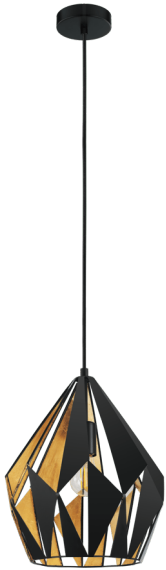

# 49931A CARLTON 1

## General Information

Material number	49931A
Type	pendant light
Product segment	Indoor
Theme	Vintage

## Dimensions

Article Height (in mm)	1100
Article Diameter (in mm)	310
Net Weight (in kg)	1.62

## Material & Colour

Enclosure Material	steel
Enclosure Colour	black, gold