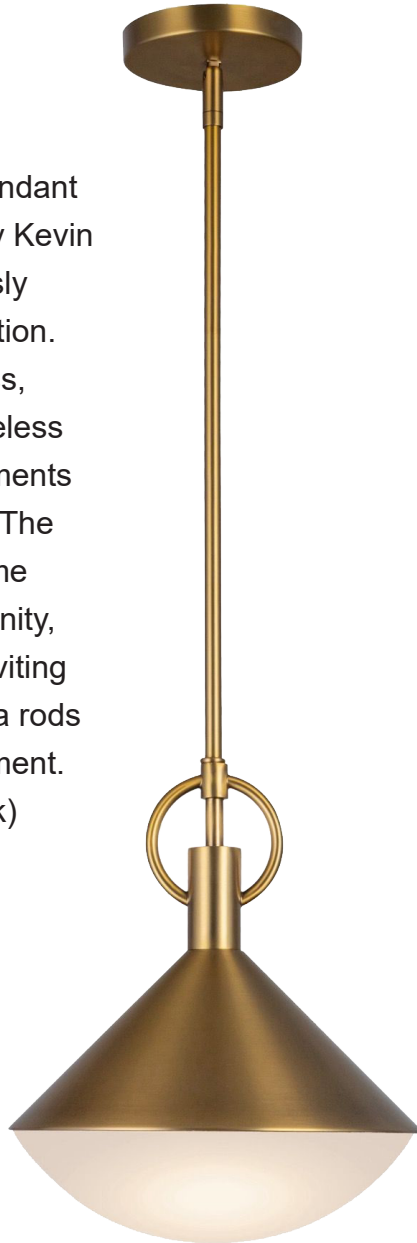

The Abruzzo single pendant collection, designed by Kevin Kraemer, is meticulously crafted with sophistication. Plated in brushed brass, this light exudes a timeless elegance that complements various interior styles. The glossy white glass dome adds a touch of modernity, casting a warm and inviting glow. Comes with extra rods for easy height adjustment. (Also available in black)

ORDERING			
Model: AC11861BK			
Collection: Abruzzo			
Finish: Brass			
PRODUCT DIMENSIONS			
Weight	5.61 lbs		
Length	11.25"		
Width	11.25"		
Height	13.00"		
Overall Height			
Ext.			
Chain			
Rods			
Cord Length			
Wire Length	120.00		
Canopy / Back Plate	5.12 L x 5.12 D x 0.75 H		
Sloped Ceiling	Yes		
PACKAGING DIMENSIONS			
Weight	Length	Width	Height
7 lbs	14"	14"	16"
BULBS			
Bulbs Included	No		
Bulb Qty.	1		
Wattage	60		
Dimmable	Yes		
Socket Base Type	E26		
Lumens (LED)			
CRI (LED)			
Kelvin (LED)			
OTHER			
UPC	778350023061		
Material	Metal, Glass		
Listing Approval 1	Interior		
Listing Approval 2	Dry		
Safety Rating	ETL		
Warranty	Limited lifetime warranty		