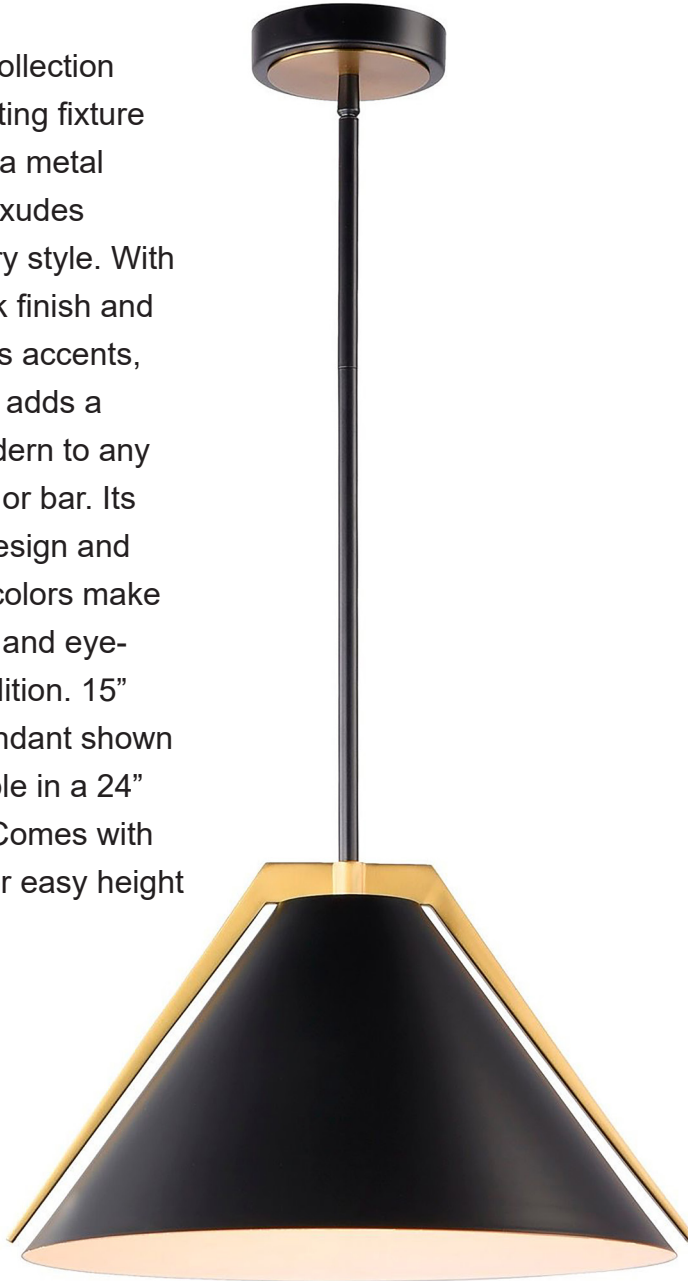

Baltic Collection 1-Light Pendant Black and Brushed Brass

The Baltic Collection is a chic lighting fixture showcasing a metal shade that exudes contemporary style. With a sleek black finish and tasteful brass accents, this pendant adds a touch of modern to any table, island or bar. Its minimalist design and contrasting colors make it a versatile and eye-catching addition. 15" diameter pendant shown (also available in a 24" diameter). (Comes with extra rods for easy height adjustment)

ORDERING			
Model: AC11910BK			
Collection: Baltic			
Finish: Black and Brushed Brass			
PRODUCT DIMENSIONS			
Weight			
Length	15.00"		
Width	15.00"		
Height	9.00"		
Overall Height			
Ext.			
Chain			
Rods	3 x 12" + 1 x 6"		
Cord Length			
Wire Length			
Canopy / Back Plate	4.7 L x 4.7 D x 1 H		
Sloped Ceiling	Yes		
PACKAGING DIMENSIONS			
Weight	Length	Width	Height
8 lbs	18"	18"	12"
BULBS			
Bulbs Included	No		
Bulb Qty.	1		
Wattage	60		
Dimmable	Yes		
Socket Base Type	E26		
Lumens (LED)			
CRI (LED)			
Kelvin (LED)			
OTHER			
UPC	778350022521		
Material	Metal		
Listing Approval 1	Interior		
Listing Approval 2	Dry		
Safety Rating	ETL		
Warranty	Limited lifetime warranty		