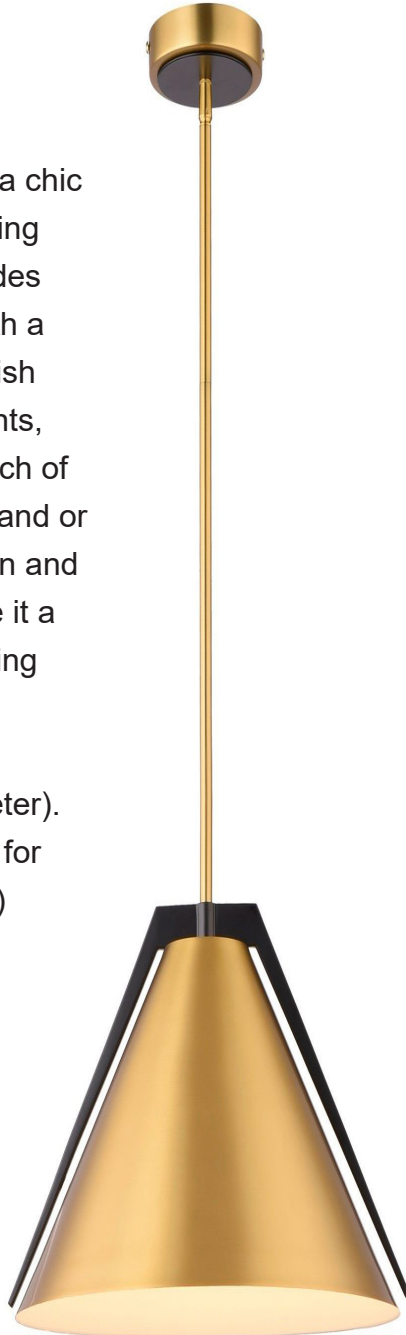

## Baltic Collection 1-Light Pendant Brass and black

The Baltic Collection is a chic lighting fixture showcasing a metal shade that exudes contemporary style. With a sleek brushed brass finish and tasteful black accents, this pendant adds a touch of modern to any table, island or bar. Its minimalist design and contrasting colors make it a versatile and eye-catching addition. 15" diameter pendant shown (also available in a 24" diameter). (Comes with extra rods for easy height adjustment)

ORDERING			
<b>Model:</b> AC11910BR			
<b>Collection:</b> Baltic			
<b>Finish:</b> Brass and black			
PRODUCT DIMENSIONS			
<b>Weight</b>			
<b>Length</b>	15.00"		
<b>Width</b>	15.00"		
<b>Height</b>	9.00"		
<b>Overall Height</b>			
<b>Ext.</b>			
<b>Chain</b>			
<b>Rods</b>	3 x 12" + 1 x 6"		
<b>Cord Length</b>			
<b>Wire Length</b>			
<b>Canopy / Back Plate</b>	4.7 L x 4.7 D x 1 H		
<b>Sloped Ceiling</b>	Yes		
PACKAGING DIMENSIONS			
<b>Weight</b>	<b>Length</b>	<b>Width</b>	<b>Height</b>
8 lbs	18"	18"	12"
BULBS			
<b>Bulbs Included</b>	No		
<b>Bulb Qty.</b>	1		
<b>Wattage</b>	60		
<b>Dimmable</b>	Yes		
<b>Socket Base Type</b>	E26		
<b>Lumens (LED)</b>			
<b>CRI (LED)</b>			
<b>Kelvin (LED)</b>			
OTHER			
<b>UPC</b>	778350022538		
<b>Material</b>	Metal		
<b>Listing Approval 1</b>	Interior		
<b>Listing Approval 2</b>	Dry		
<b>Safety Rating</b>	ETL		
<b>Warranty</b>	<u>Limited lifetime warranty</u>		