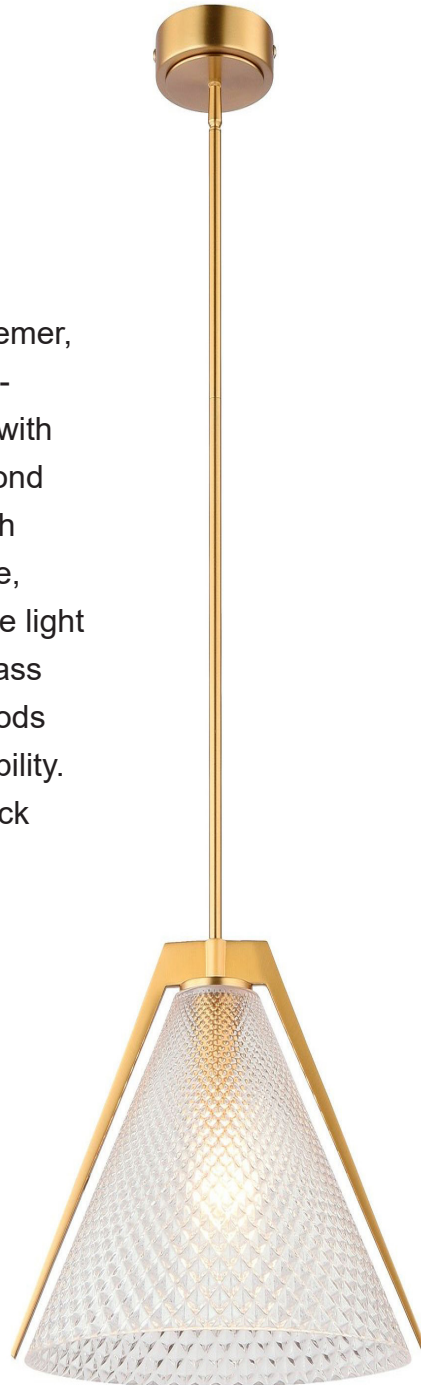

The Baltic Collection designed by Kevin Kraemer, features exquisite semi-transparent glassware with intricately etched diamond patterns, adding a touch of elegance to any table, island or bar. This single light pendant is shown in brass and comes with extra rods for easy height adjustability. (Also available with black framing).

ORDERING			
Model: AC11911BR			
Collection: Baltic			
Finish: Brass and black			
PRODUCT DIMENSIONS			
Weight			
Length	15.00"		
Width	15.00"		
Height	9.00"		
Overall Height			
Ext.			
Chain			
Rods	3 x 12" + 1 x 6"		
Cord Length			
Wire Length			
Canopy / Back Plate	4.7 L x 4.7 D x 1 H		
Sloped Ceiling	Yes		
PACKAGING DIMENSIONS			
Weight	Length	Width	Height
10 lbs	18"	18"	14"
BULBS			
Bulbs Included	No		
Bulb Qty.	1		
Wattage	60		
Dimmable	Yes		
Socket Base Type	E26		
Lumens (LED)			
CRI (LED)			
Kelvin (LED)			
OTHER			
UPC	778350022552		
Material	Metal, Glass		
Listing Approval 1	Interior		
Listing Approval 2	Dry		
Safety Rating	ETL		
Warranty	Limited lifetime warranty		