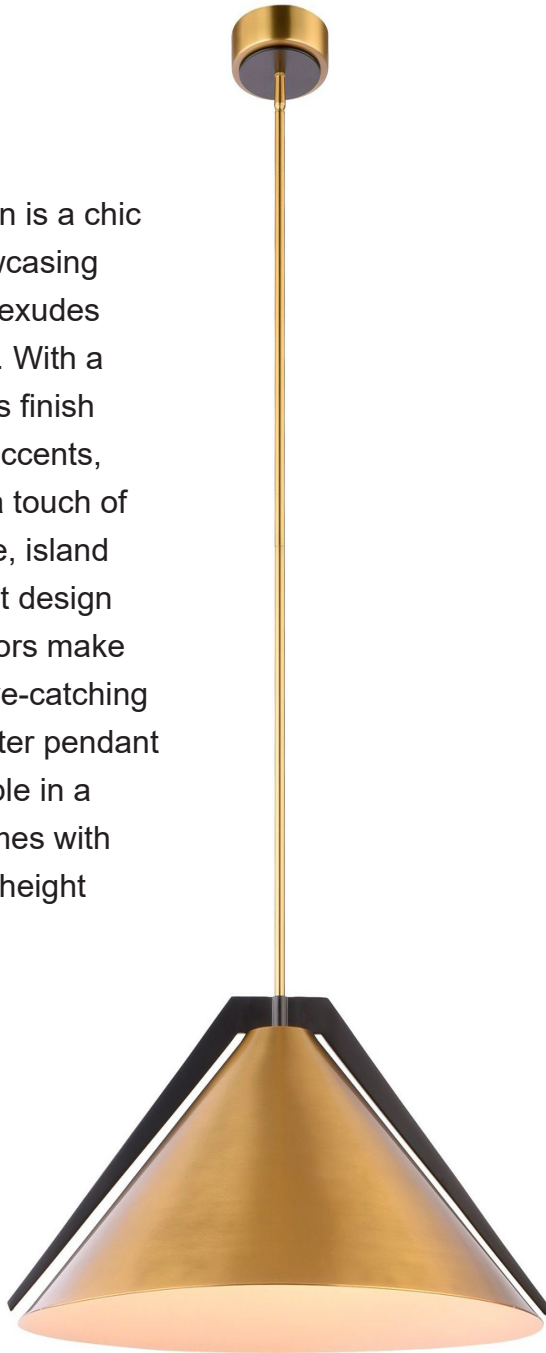

Baltic Collection 3-Light Pendant Brass and black

The Baltic Collection is a chic lighting fixture showcasing a metal shade that exudes contemporary style. With a sleek brushed brass finish and tasteful black accents, this pendant adds a touch of modern to any table, island or bar. Its minimalist design and contrasting colors make it a versatile and eye-catching addition. 24" diameter pendant shown (also available in a 15" diameter). (Comes with extra rods for easy height adjustment)

ORDERING			
Model: AC11914BR			
Collection: Baltic			
Finish: Brass and black			
PRODUCT DIMENSIONS			
Weight			
Length	24.00"		
Width	24.00"		
Height	8.50"		
Overall Height			
Ext.			
Chain			
Rods	3 x 12" + 1 x 6"		
Cord Length			
Wire Length			
Canopy / Back Plate	4.7 L x 4.7 D x 1 H		
Sloped Ceiling	Yes		
PACKAGING DIMENSIONS			
Weight	Length	Width	Height
15 lbs	27"	27"	12"
BULBS			
Bulbs Included	No		
Bulb Qty.	3		
Wattage	60		
Dimmable	Yes		
Socket Base Type	E26		
Lumens (LED)			
CRI (LED)			
Kelvin (LED)			
OTHER			
UPC	778350023344		
Material	Metal		
Listing Approval 1	Interior		
Listing Approval 2	Dry		
Safety Rating	ETL		
Warranty	Limited lifetime warranty		