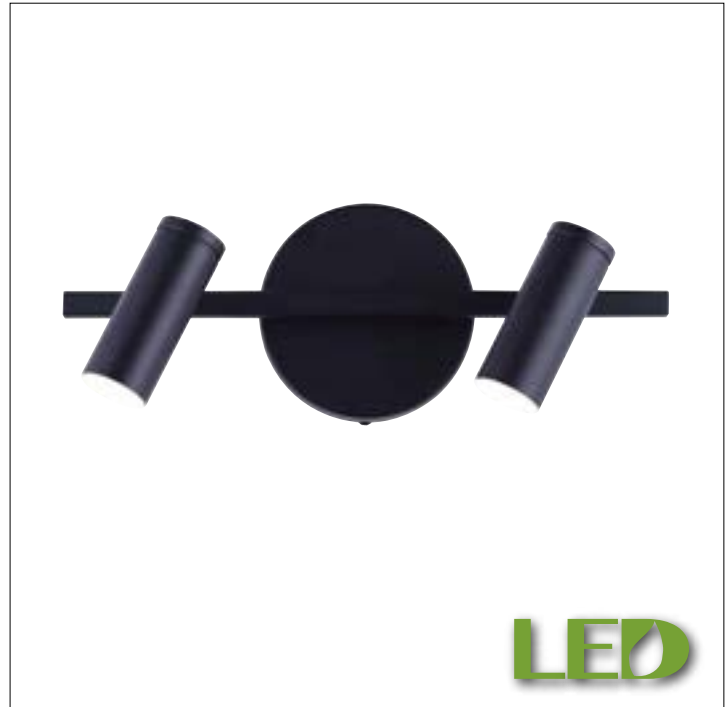

CANARM LTD.

PO Box 367, 2157 Parkedale Avenue, Brockville, Ontario K6V5V6
Tel: 613-342-5424 | Fax: 1-800-263-4598
2555 Rue Bernard Lefebvre, Laval, Quebec H7C 0A5
Tel: 1-450-665-2535 | Fax: 1-450-665-0910

CANARM INC.

709 East Main Street, Teutopolis, IL USA 62467
Tel: 1-800-267-4427 | Fax: 1-800-263-4598

www.canarm.com

KELBY LED Track Light

part # LT211A02BK

General

Size of fixture: 14" W x 7" H x 5" D
Finish: matte black
Glass type: acrylic
Glass size: 1 1/2" diameter
Canopy: 5" diameter
Colour temperature: 3000K, CRI 80
Energy use: 12W, DC
Lumens: 600 lumens thru the lens
Life hours: 36,000
Dimmable (Compatible Dimmers: Leviton # 742-6672-HLW ,
722-6674-PDW, Lutron # SCL-153PH-WH)
Mounting: ceiling or wall
Adjustable heads

Packaging

Colour box: 15.36" x 5.91" x 7.87" (390 x 150 x 200mm)
Colour box weight: 2.42 lbs (1.10 kg)
Master box: 15.75" x 12.60" x 16.93" (400 x 320 x 430mm)
Master box weight: 11.91 lbs (5.40 kg)
Master box units: 4

Warranty & Safety Standards

Warranty: LED Module-Limited 5 year
Fixture-Limited 1 year
cCSAus
Rated for damp locations

LED

Prepared for
Contact
Date
Presented by
Remarks

WARNING: The use of this product can expose you to chemicals including Cadmium, which is known to the State of California to cause cancer, and Lead, which is known to the State of California to cause birth defects and/or other reproductive harm. For more information go to www.P65Warnings.ca.gov.