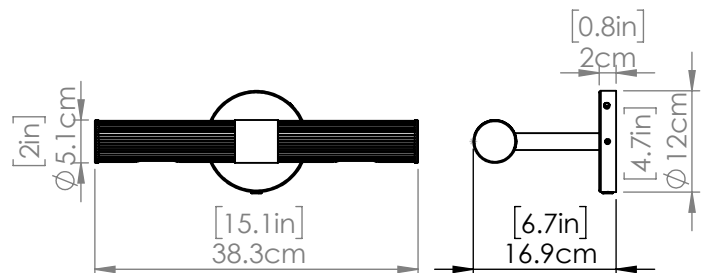

ADDITIONAL INFORMATION

Wall and Ceiling Mountable: Yes
Up and Down Mountable: Multi-Orientation
Location Certification: Dry Locations Only
ADA Compliant: No