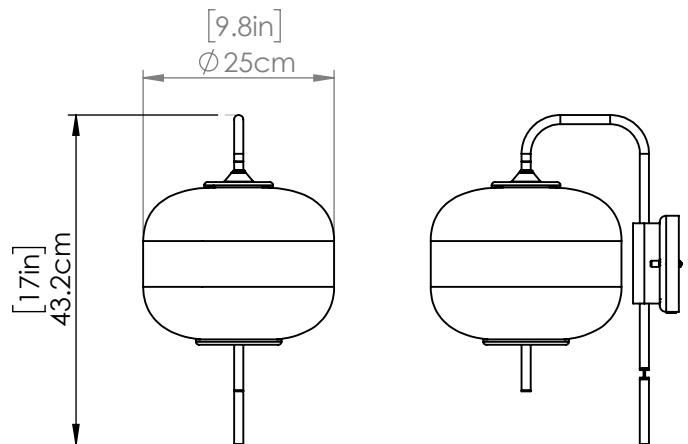

## DIMENSIONS

**Length / Ø:** N/A"  
**Width:** 9.75"  
**Height:** 17"  
**Depth:** 12.75"  
**Minimum Height:** 17"  
**Maximum Height:** N/A"

## LAMPING

**Number of Sockets:** 1  
**Wattage of Individual Socket:** 40W  
**Socket Type:** Medium Base  
**Socket Orientation:** Down  
**Lamp Confinement:** Fully Enclosed  
**Voltage:** 120V  
**Dimmable:** Yes  
**Bulbs Not Included**

## PIPE / CHAIN / CORD INFORMATION

**Pipe/Chain Kit Included:** Not Included  
**Pipe Information:** N/A  
**Chain Information:** N/A  
**Wire/Cord Information:** 6 in  
**Max Sloped Ceiling Angle:**  
*\*Conversion 19° to 45° : ASY0101+Finish (2 loops + 1 chain):  
For Additional Cost*