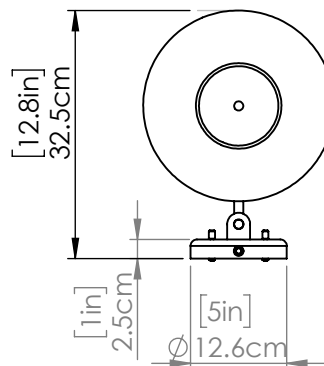

## DIMENSIONS

**Length / Ø:** N/A"  
**Width:** 9.75"  
**Height:** 17"  
**Depth:** 12.75"  
**Minimum Height:** 17"  
**Maximum Height:** N/A"

## LAMPING

**Number of Sockets:** 1  
**Wattage of Individual Socket:** 40W  
**Socket Type:** Medium Base  
**Socket Orientation:** Down  
**Lamp Confinement:** Fully Enclosed  
**Voltage:** 120V  
**Dimmable:** Yes  
**Bulbs Not Included**

## PIPE / CHAIN / CORD INFORMATION

**Pipe/Chain Kit Included:** Not Included  
**Pipe Information:** N/A  
**Chain Information:** N/A  
**Wire/Cord Information:** 6 in  
**Max Sloped Ceiling Angle:**  
*\*Conversion 19° to 45° : ASY0101+Finish (2 loops + 1 chain):  
For Additional Cost*