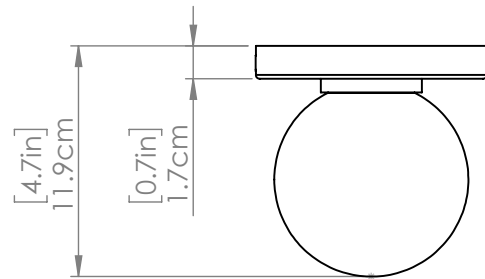

SKU | DVP45099

FINISH OPTIONS

Brass with Half Opal Glass (BR-OP)
Ebony with Half Opal Glass (EB-OP)

DIMENSIONS

Length / Ø: N/A"
Width: 4.75"
Height: 7.75"
Depth: 4.75"
Minimum Height: N/A"
Maximum Height: N/A"

LAMPING

Number of Sockets: 1
Wattage of Individual Socket: 20W
Socket Type: G9
Socket Orientation: Sideways
Lamp Confinement: Fully Enclosed
Voltage: 120V
Dimmable: Yes
Bulbs Not Included

PIPE / CHAIN / CORD INFORMATION

Pipe/Chain Kit Included: Not Included
Pipe Information: N/A
Chain Information: N/A
Wire/Cord Information: 8 Inches
Max Sloped Ceiling Angle: N/A

ADDITIONAL INFORMATION

Wall and Ceiling Mountable: Yes
Up and Down Mountable: N/A
Location Certification: Dry Locations Only
ADA Compliant: No