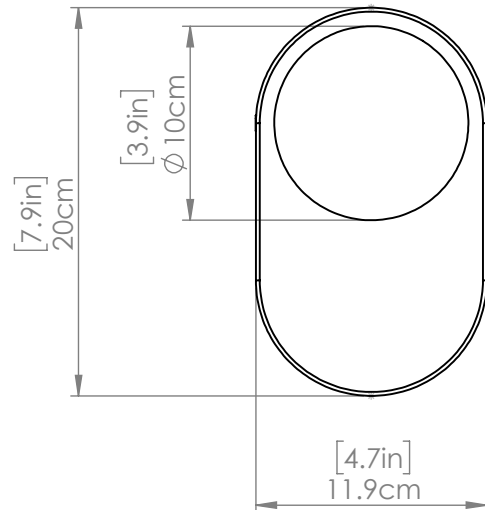

SKU | DVP45099

FINISH OPTIONS

Brass with Half Opal Glass (BR-OP)
Ebony with Half Opal Glass (EB-OP)

DIMENSIONS

Length / Ø: N/A"
Width: 4.75"
Height: 7.75"
Depth: 4.75"
Minimum Height: N/A"
Maximum Height: N/A"

LAMPING

Number of Sockets: 1
Wattage of Individual Socket: 20W
Socket Type: G9
Socket Orientation: Sideways
Lamp Confinement: Fully Enclosed
Voltage: 120V
Dimmable: Yes
Bulbs Not Included

PIPE / CHAIN / CORD INFORMATION

Pipe/Chain Kit Included: Not Included
Pipe Information: N/A
Chain Information: N/A
Wire/Cord Information: 8 Inches
Max Sloped Ceiling Angle: N/A

ADDITIONAL INFORMATION

Wall and Ceiling Mountable: Yes
Up and Down Mountable: N/A
Location Certification: Dry Locations Only
ADA Compliant: No