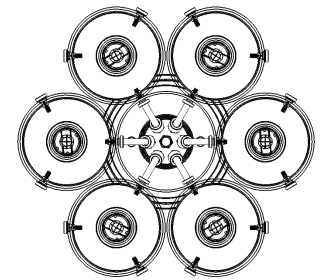

ERIN

| PENDANT

DVI[®] LIGHTING

SKU | DVP9057

FINISH OPTIONS

Buffed Nickel with Clear Glass (BN-CL)
Chrome with Clear Glass (CH-CL)
Graphite with Clear Glass (GR-CL)

DIMENSIONS

Length / Ø: 11.5"
Width: N/A"
Height: 27.25"
Depth: N/A"
Minimum Height: 28.75"
Maximum Height: 68.75"

LAMPING

Number of Sockets: 6
Wattage of Individual Socket: 100W
Socket Type: Medium Base (E26)
Socket Orientation: Down
Lamp Confinement: Semi Enclosed
Voltage: 120V
Dimmable: Yes
Bulbs Not Included

PIPE / CHAIN / CORD INFORMATION

Pipe/Chain Kit Included: Pipe Kit Available
Pipe Information: 40 (15 + 12 + 9 + 4) x 0.5 Inches Pipe Kit
Chain Information: N/A
Wire/Cord Information: 10 Ft
Max Sloped Ceiling Angle: Hang-Straight 19 Degrees
**Conversion 19° to 45° : ASY0101+Finish (2 loops + 1 chain);
For Additional Cost*