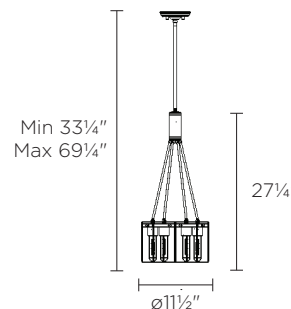

ERIN

| PENDANT

DVI[®] LIGHTING

SKU | DVP9057

FINISH OPTIONS

Buffed Nickel with Clear Glass (BN-CL)
Chrome with Clear Glass (CH-CL)
Graphite with Clear Glass (GR-CL)

DIMENSIONS

Length / Ø: 11.5"
Width: N/A"
Height: 27.25"
Depth: N/A"
Minimum Height: 28.75"
Maximum Height: 68.75"

LAMPING

Number of Sockets: 6
Wattage of Individual Socket: 100W
Socket Type: Medium Base (E26)
Socket Orientation: Down
Lamp Confinement: Semi Enclosed
Voltage: 120V
Dimmable: Yes
Bulbs Not Included

PIPE / CHAIN / CORD INFORMATION

Pipe/Chain Kit Included: Pipe Kit Available
Pipe Information: 40 (15 + 12 + 9 + 4) x 0.5 Inches Pipe Kit
Chain Information: N/A
Wire/Cord Information: 10 Ft
Max Sloped Ceiling Angle: Hang-Straight 19 Degrees
**Conversion 19° to 45° : ASY0101+Finish (2 loops + 1 chain);
For Additional Cost*