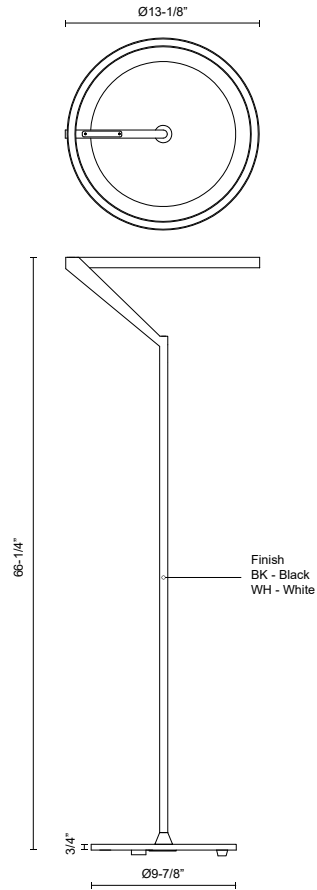

RODA FL27766

LAMPS

PROJECT

FL27766-BK
Black

FL27766-WH
White

SPECIFICATION DETAILS

Fixture Dimensions	D13-1/8" x H66-1/4"
Light Source	LED
Wattage	25W
Total Lumens	1805lm
Delivered Lumens	BK-745lm*; WH-950lm*;
Voltage	120V
Color Temperature	3000K
CRI (Ra)	90CRI
Optional Color Temps	2700K - 5000K Available, Minimum Order Quantities Apply
LED Rated Life	50,000 hours
Dimming	Touch dimmer
Diffuser Details	Frosted Acrylic Lens
Wire Length	72" Max
Location	Dry
Illumination Direction	Up/Down
Canopy Dimensions	D9-7/8" x H3/4"
Material	Aluminum + Steel
Paint Finish	BK02; WH02;

- Sleek, modern circular design
- Integrated LED, no need for bulbs
- Down and up light
- Matte Black or White finish options
- 72" of black or white cord to match fixture [TL and FL ONLY]

KUZCO

CANADA: 19054 28TH AVENUE - SURREY, BC V3Z 6M3