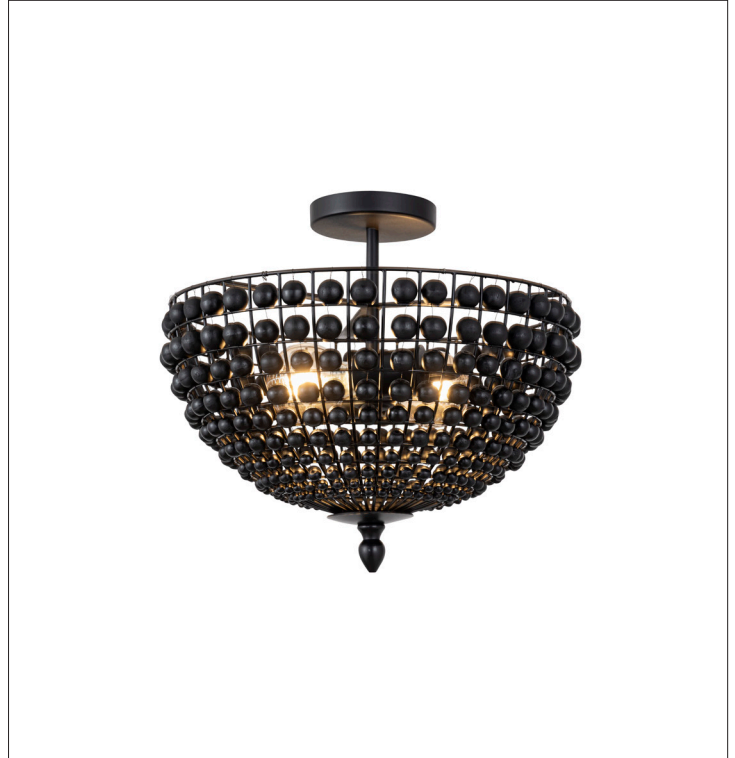

BURKLEY

Semi-flush mount Light

part # ISF1185A02BK16

General

Size of fixture: 16" W x 15" H x 16" D
Finish: black
Shade: black wooden beads
Shade size: 16" W x 15" H x 16" D
Canopy size: 5" diameter x 1" H
Lamping: 2 x 25W E26 bulbs (not included)
Mounting: ceiling

Packaging

Colour box: 14.97" x 18.11" x 18.11" (380 x 460 x 460mm)
Colour box weight: 12.79 lbs (5.80 kgs)
Master box: N/A

Warranty & Safety Standards

Warranty 1 year
cULus
Rated for dry locations

Prepared for
Contact
Date
Presented by
Remarks