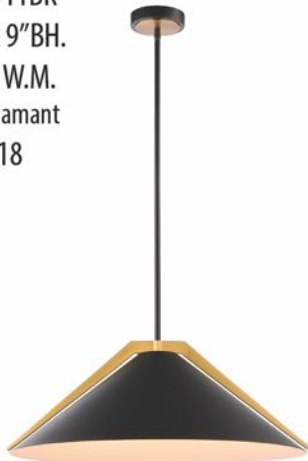

AC11914BK
24"D. x 8.5"BH.
3 x 60 W.M.
$299

Baltic
Noir, laiton brossé