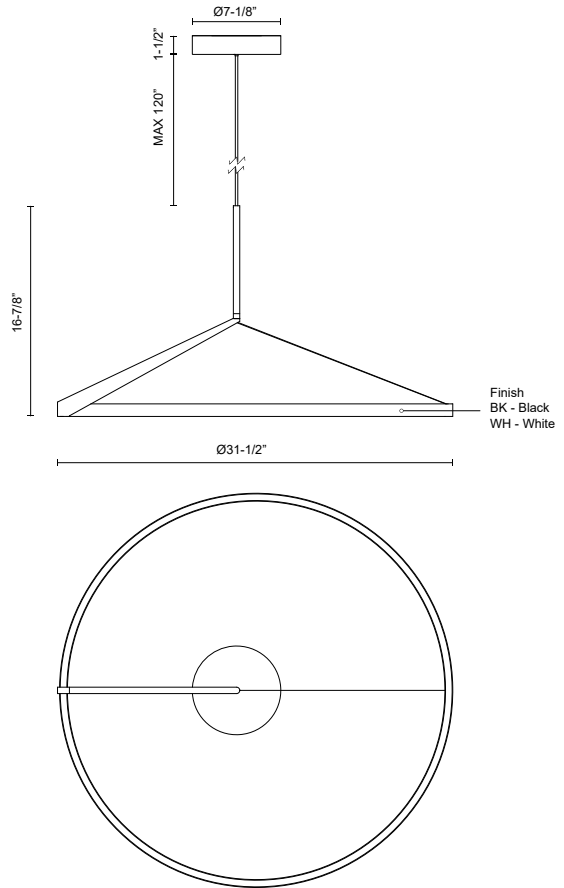

RODA PD27731-3WCCT-UNV

PENDANTS

PROJECT

PD27731-BK-
3WCCT-UNV
Black

PD27731-WH-
3WCCT-UNV
White

SPECIFICATION DETAILS

Fixture Dimensions	D31-1/2" x H16-7/8"
Light Source	LED with DC Driver
Wattage	50W
Total Lumens	3420lm
Delivered Lumens	BK-1410lm*; WH-1800lm;
Voltage	120-277V
Color Temperature	Selectable CCT 2700K/3000K/4000K
CRI (Ra)	90CRI
LED Rated Life	50,000 hours
Dimming	100% - 10%, TRIAC or ELV Dimmer (Not Included)
Diffuser Details	Frosted Acrylic Lens
Adjustable	Yes
Wire Length	120" Max
Wire Type	BK-Black; WH-White;
Minimum Hang Height	22"
Location	Dry
Illumination Direction	Up/Down
CEC Title 24 JA8	Yes, JA8-2022
Canopy Dimensions	D7-1/8" x H1-1/2"
Material	Aluminum + Acrylic
Paint Finish	BK02; WH02;

- Sleek, modern circular design
- Integrated LED, no need for bulbs
- Down and up light
- Matte Black or White finish options
- 72" of black or white cord to match fixture [TL and FL ONLY]

KUZCO

CANADA: 19054 28TH AVENUE - SURREY, BC V3Z 6M3
USA: 3035 E. LONE MOUNTAIN ROAD - LAS VEGAS, NV 89081