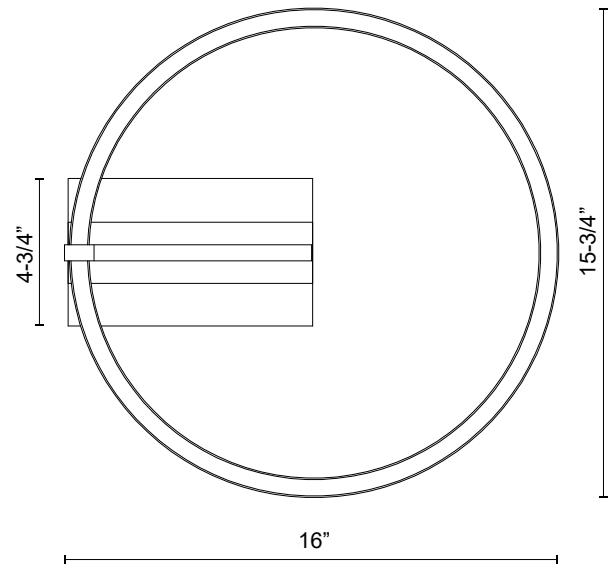

RODA SF27716-3WCCT-UNV

SEMI FLUSH

PROJECT

SF27716-BK-3WCCT-UNV
Black

SF27716-WH-3WCCT-UNV
White

SPECIFICATION DETAILS

Fixture Dimensions	L16" x W15-3/4" x H6"
Light Source	LED with DC Driver
Wattage	28W
Total Lumens	2000lm
Delivered Lumens	BK-820lm*; WH-1050lm;
Voltage	120-277V
Color Temperature	Selectable CCT 2700K/3000K/4000K
CRI (Ra)	90CRI
LED Rated Life	50,000 hours
Dimming	100% - 10%, TRIAC or ELV Dimmer (Not Included)
Diffuser Details	Frosted Acrylic Lens
Location	Dry
Illumination Direction	Up/Down
CEC Title 24 JA8	Yes, JA8-2022
Canopy Dimensions	L7-7/8" x W4-3/4" x E1-7/8"
Material	Aluminum + Acrylic
Paint Finish	BK02; WH02;

- Sleek, modern circular design
- Integrated LED, no need for bulbs
- Down and up light
- Matte Black or White finish options
- 72" of black or white cord to match fixture [TL and FL ONLY]

KUZCO

CANADA: 19054 28TH AVENUE - SURREY, BC V3Z 6M3