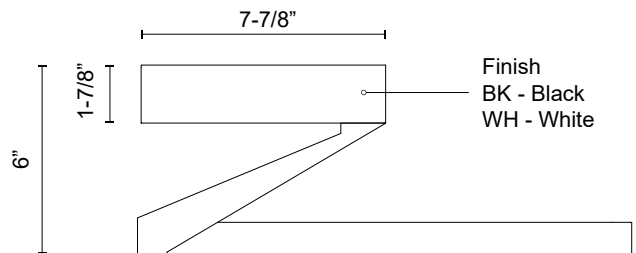

RODA SF27716-3WCCT-UNV

SEMI FLUSH

PROJECT

SF27716-BK-3WCCT-UNV
Black

SF27716-WH-3WCCT-UNV
White

SPECIFICATION DETAILS

Fixture Dimensions	L16" x W15-3/4" x H6"
Light Source	LED with DC Driver
Wattage	28W
Total Lumens	2000lm
Delivered Lumens	BK-820lm*; WH-1050lm;
Voltage	120-277V
Color Temperature	Selectable CCT 2700K/3000K/4000K
CRI (Ra)	90CRI
LED Rated Life	50,000 hours
Dimming	100% - 10%, TRIAC or ELV Dimmer (Not Included)
Diffuser Details	Frosted Acrylic Lens
Location	Dry
Illumination Direction	Up/Down
CEC Title 24 JA8	Yes, JA8-2022
Canopy Dimensions	L7-7/8" x W4-3/4" x E1-7/8"
Material	Aluminum + Acrylic
Paint Finish	BK02; WH02;

- Sleek, modern circular design
- Integrated LED, no need for bulbs
- Down and up light
- Matte Black or White finish options
- 72" of black or white cord to match fixture [TL and FL ONLY]

KUZCO

CANADA: 19054 28TH AVENUE - SURREY, BC V3Z 6M3