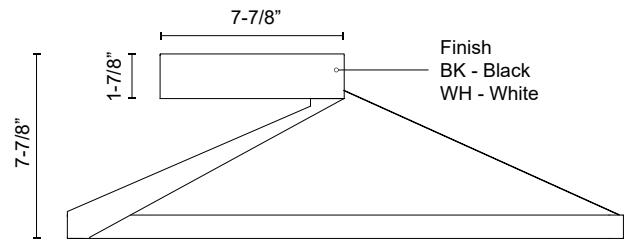

RODA
SF27724-3WCCT-UNV
SEMI FLUSH

PROJECT

SPECIFICATION DETAILS

Fixture Dimensions	L23-7/8" x W23-5/8" x H7-7/8"
Light Source	LED with DC Driver
Wattage	41W
Total Lumens	2855lm
Delivered Lumens	BK-1170lm; WH-1500lm*;
Voltage	120-277V
Color Temperature	Selectable CCT 2700K/3000K/4000K
CRI (Ra)	90CRI
LED Rated Life	50,000 hours
Dimming	100% - 10%, TRIAC or ELV Dimmer (Not Included)
Diffuser Details	Frosted Acrylic Lens
Location	Dry
Illumination Direction	Up/Down
CEC Title 24 JA8	Yes, JA8-2022
Canopy Dimensions	L7-7/8" x W4-3/4" x H1-7/8"
Material	Aluminum + Acrylic
Paint Finish	BK02; WH02;

* For custom options, consult factory for details.

* For warranty information, please visit www.kuzcolighting.com/warranty

DESCRIPTION

The Roda collection is inspired by Scandinavian minimalism, reminiscent of a sleek wheel design. Modern and versatile, it offers various styles to suit any space. Available in black or white finishes, Roda brings contemporary elegance to your home.

- Sleek, modern circular design
- Integrated LED, no need for bulbs
- Down and up light
- Matte Black or White finish options
- 72" of black or white cord to match fixture [TL and FL ONLY]

KUZCO

CANADA: 19054 28TH AVENUE - SURREY, BC V3Z 6M3
USA: 3035 E. LONE MOUNTAIN ROAD - LAS VEGAS, NV 89081

WWW.KUZCOLIGHTING.COM

© 2024 KUZCO LIGHTING. ALL RIGHTS RESERVED.

COMMENT