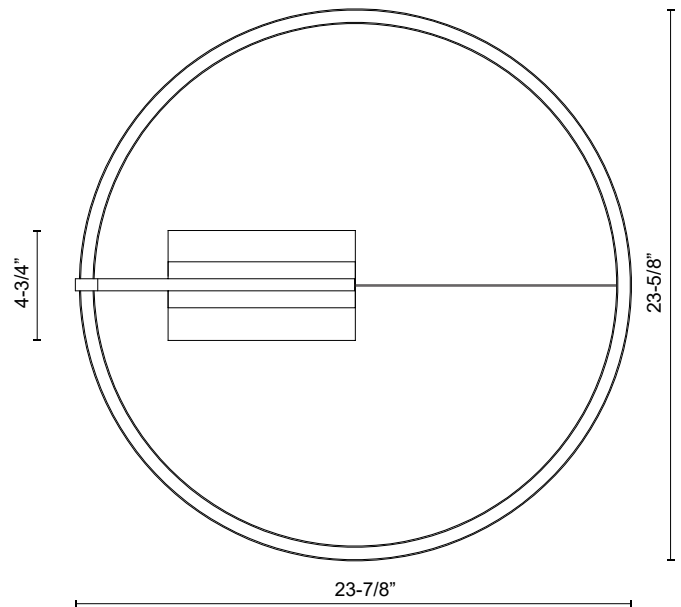

RODA
SF27724-3WCCT-UNV
 SEMI FLUSH

PROJECT

SF27724-BK-3WCCT-UNV
Black

SF27724-WH-3WCCT-UNV
White

SPECIFICATION DETAILS

Fixture Dimensions	L23-7/8" x W23-5/8" x H7-7/8"
Light Source	LED with DC Driver
Wattage	41W
Total Lumens	2855lm
Delivered Lumens	BK-1170lm; WH-1500lm*;
Voltage	120-277V
Color Temperature	Selectable CCT 2700K/3000K/4000K
CRI (Ra)	90CRI
LED Rated Life	50,000 hours
Dimming	100% - 10%, TRIAC or ELV Dimmer (Not Included)
Diffuser Details	Frosted Acrylic Lens
Location	Dry
Illumination Direction	Up/Down
CEC Title 24 JA8	Yes, JA8-2022
Canopy Dimensions	L7-7/8" x W4-3/4" x H1-7/8"
Material	Aluminum + Acrylic
Paint Finish	BK02; WH02;

- Sleek, modern circular design
- Integrated LED, no need for bulbs
- Down and up light
- Matte Black or White finish options
- 72" of black or white cord to match fixture [TL and FL ONLY]

KUZCO

CANADA: 19054 28TH AVENUE - SURREY, BC V3Z 6M3
 USA: 3035 E. LONE MOUNTAIN ROAD - LAS VEGAS, NV 89081