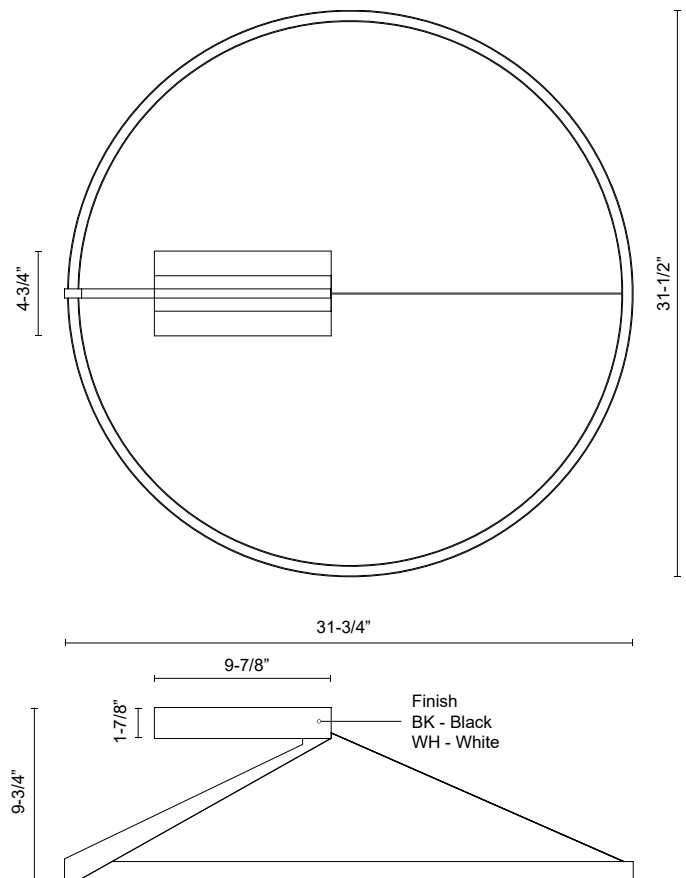

RODA SF27731-3WCCT-UNV

SEMI FLUSH

PROJECT

SF27731-WH-3WCCT-UNV
White

SF27731-BK-3WCCT-UNV
Black

SPECIFICATION DETAILS

Fixture Dimensions	L31-3/4" x W31-1/2" x H9-3/4"
Light Source	LED with DC Driver
Wattage	50W
Total Lumens	3420lm
Delivered Lumens	BK-1410lm*; WH-1800lm;
Voltage	120-277V
Color Temperature	Selectable CCT 2700K/3000K/4000K
CRI (Ra)	90CRI
LED Rated Life	50,000 hours
Dimming	100% - 10%, TRIAC or ELV Dimmer (Not Included)
Diffuser Details	Frosted Acrylic Lens
Wire Type	Clear AC Cable
Location	Dry
Illumination Direction	Up/Down
CEC Title 24 JA8	Yes, JA8-2022
Canopy Dimensions	L9-7/8" x W4-3/4" x H1-7/8"
Material	Aluminum + Acrylic
Paint Finish	BK02; WH02;

- Sleek, modern circular design
- Integrated LED, no need for bulbs
- Down and up light
- Matte Black or White finish options
- 72" of black or white cord to match fixture [TL and FL ONLY]

KUZCO

CANADA: 19054 28TH AVENUE - SURREY, BC V3Z 6M3