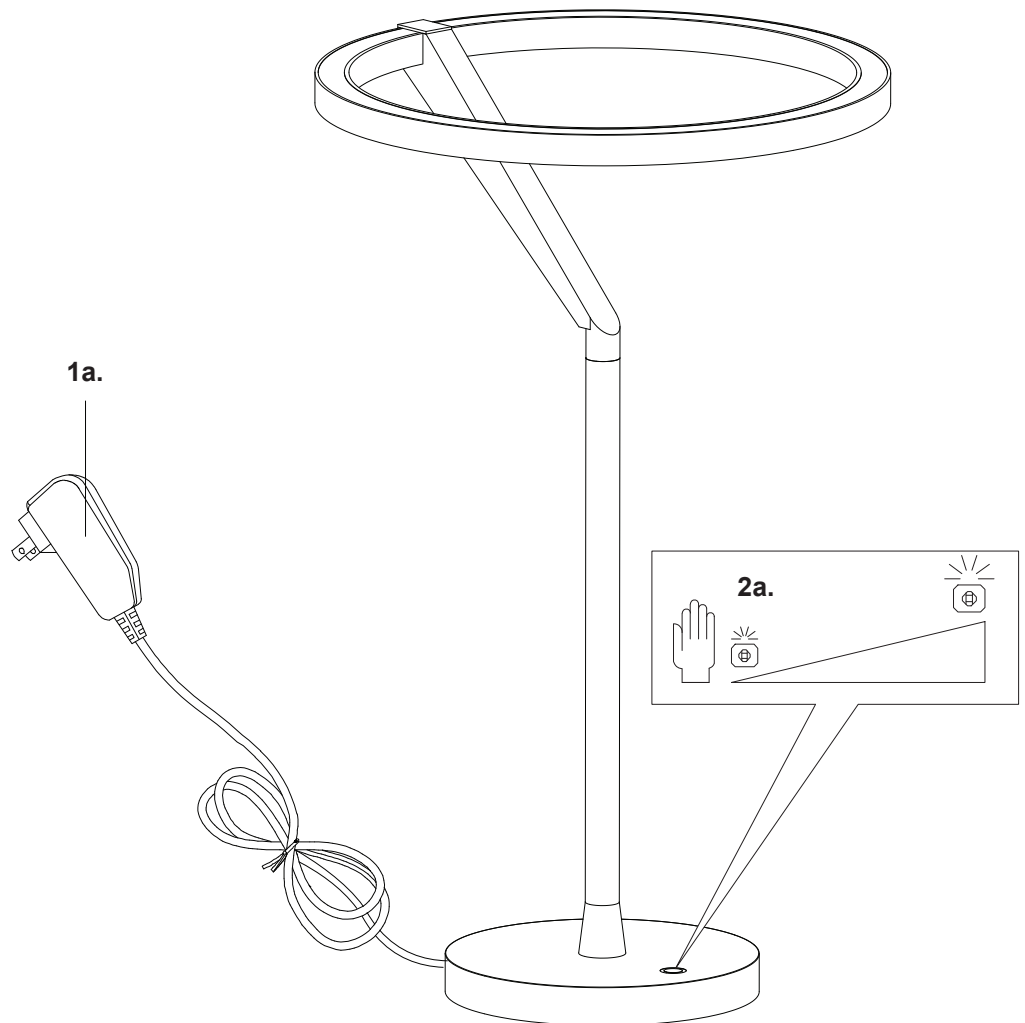

LED Table Lamp

TL27715
INSTALLATION SHEET

START FROM HERE

- Prepare everything in a clear area
- Wear gloves at all times during this installation
- Read instructions carefully before you start assembly
- Keep this installation sheet for future reference

Technical Support: 1-855-855-8926

Please Note:

- This Kuzco LED fixture comes with pre-wired LED module(s)
- Unless instructed, Do Not touch any part of the LED module(s) as any unnecessary contact with the module could cause permanent damage
- Touch Dimmer
- 120V input

1. **1.** Remove the fixture from it's original packaging
2. **2.** Plug driver (1a) into outlet
3. **3.** Use hand to activate dimmer. Touch and hold to dim, touch to turn on/off (2a)

KUZCO

19054 28th Avenue Surrey, BC Canada V3Z 6M3
T: 604 538 7162 TF: 1-855 85 KUZCO F: 604 538 7196
W: kuzcolighting.com
20240618