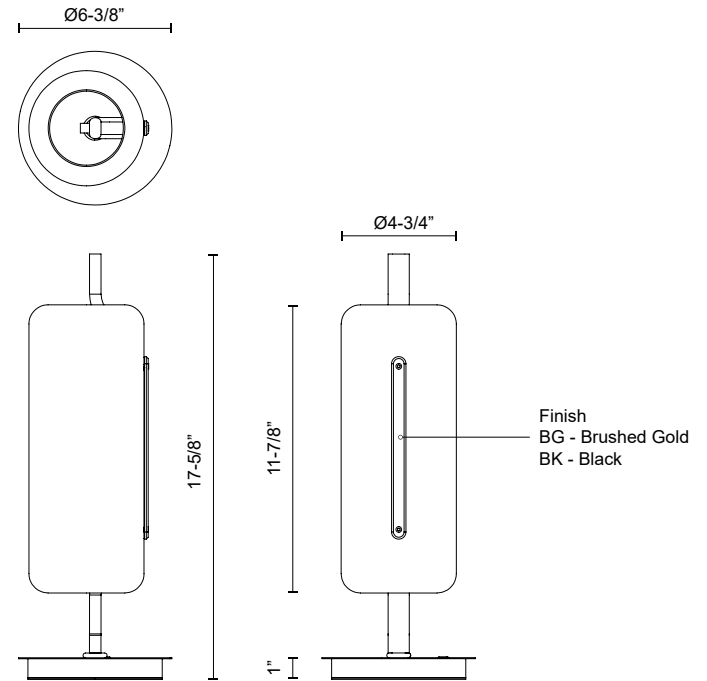

HILO
TL28518
TABLE LAMPS

PROJECT

SPECIFICATION DETAILS

Fixture Dimensions	D6-3/8" x H17-5/8"
Light Source	LED with DC Driver
Wattage	9W
Total Lumens	765lm
Delivered Lumens	BG-539lm; BK-514lm;
Voltage	120V
Color Temperature	3000K
CRI (Ra)	90CRI
Optional Color Temps	2700K - 5000K Available, Minimum Order Quantities Apply
LED Rated Life	50,000 hours
Dimming	100% - 10%, Touch dimmer
Diffuser Details	White Acrylic (interior)
Glass Details	Clear Glass (exterior)
Location	Dry
Illumination Direction	Up/Down
Paint Finish	BG01; BK02;
Wire Length	72"
Wire Type	Black Driver and Wire
Base Dimensions	D6-3/8" x H1"

* For custom options, consult factory for details.
* For warranty information, please visit www.kuzcolighting.com/warranty

DESCRIPTION

Light and airy, the Hilo Collection uses Kuzco's signature light guide technology to illuminate your space brilliantly. The cylindrical glass shades allow for a clean, modern look that provides ample omnidirectional light to any room in the house. Available in brushed or powder-coated options.

KUZCO

CANADA: 19054 28TH AVENUE - SURREY, BC V3Z 6M3
USA: 3035 E. LONE MOUNTAIN ROAD - LAS VEGAS, NV 89081

WWW.KUZCOLIGHTING.COM

© 2023 KUZCO LIGHTING. ALL RIGHTS RESERVED.

COMMENT