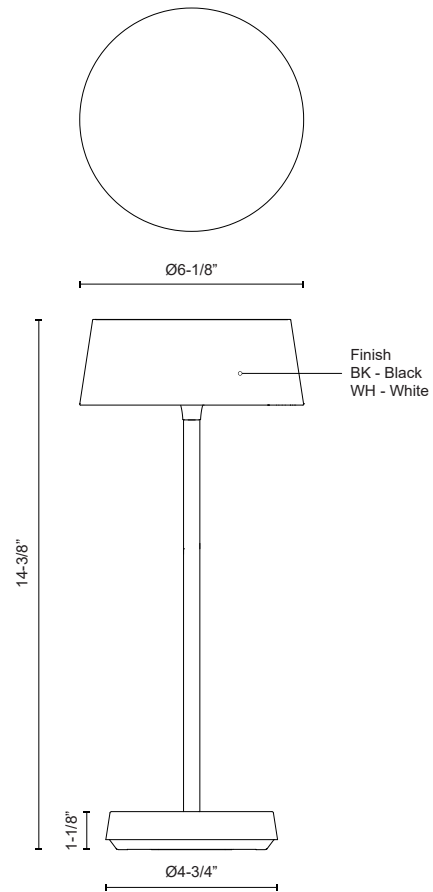

TINDRA
TL62114
TABLE LAMPS

PROJECT

SPECIFICATION DETAILS

Fixture Dimensions	D6-1/8" x H14-3/8"
Light Source	LED
Wattage	3W
Total Lumens	245lm
Delivered Lumens	180lm*
Voltage	LI-Battery
Color Temperature	2700K
CRI (Ra)	90CRI
Optional Color Temps	2700K - 5000K Available, Minimum Order Quantities Apply
Dimming	Touch dimmer
Diffuser Details	Ribbed Polymeric Diffuser
Location	Dry
Illumination Direction	Omni-directional
Base Dimensions	D4-3/4" x H1-1/8"
Material	Steel + Acrylic
Paint Finish	BK01; WH01;

* For custom options, consult factory for details.

* For warranty information, please visit www.kuzcolighting.com/warranty

DESCRIPTION

Introducing Tindra: a shimmering beacon of ambiance and style. Its ribbed acrylic shade, delicately mimicking classic crystal, exudes timeless elegance with a touch of modern simplicity. With dimming functionality to tailor the mood, Tindra transforms any space into a sanctuary of serenity and allure.

- Rechargeable table lamp (charger included)
- Integrated LED, no need for bulbs
- Hold to dim feature
- 5 Hours of illumination on 100% brightness
- Finish options: White or Matte Black

KUZCO

CANADA: 19054 28TH AVENUE - SURREY, BC V3Z 6M3
USA: 3035 E. LONE MOUNTAIN ROAD - LAS VEGAS, NV 89081

WWW.KUZCOLIGHTING.COM

© 2024 KUZCO LIGHTING. ALL RIGHTS RESERVED.

COMMENT