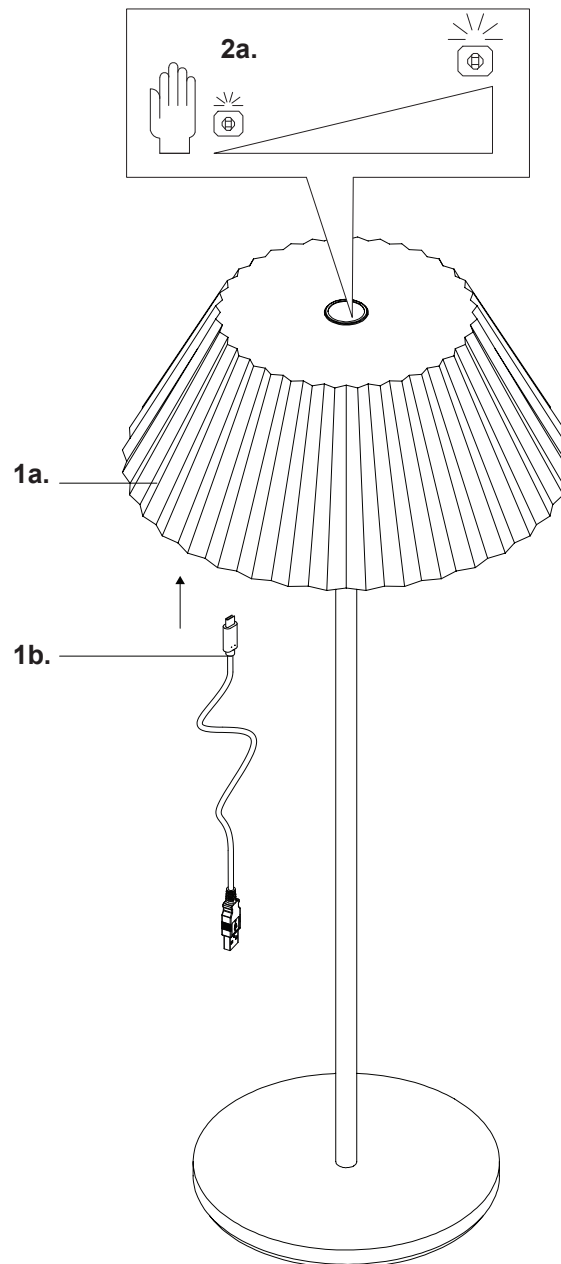

LED Table Lamp

TL67914
INSTALLATION SHEET

START FROM HERE

- Prepare everything in a clear area.
- Wear gloves at all times during this installation.
- Read instructions carefully before you start assembly.
- Keep this instruction sheet for future reference.

Technical Support: 1-855-855-8926

Please Note:

- This Kuzco LED fixture comes with pre-wired LED module(s)
- Unless instructed, Do Not touch any part of the LED module(s) as any unnecessary contact with the module could cause permanent damage
- Touch Dimmer
- Please refer to the local regulation regarding proper disposal of batteries

- 1.** Remove the fixture from it's original packaging
- 2.** Use hand to activate dimmer. Touch and hold to dim, touch to turn on/off (**2a**)
- 3.** Remove USB cover
- 4.** For charging: Insert Type-C charger (**1b**) to fixture (**1a**)
 - **Charge Time:** 4 hours (Full Charge)
 - **Work Time:** 5 Hours (Max Output)
- 5.** Close USB cover