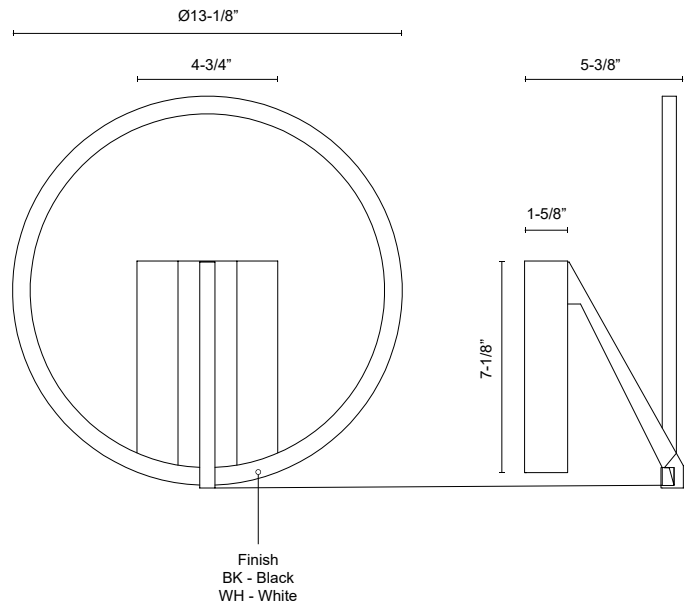

RODA WS27713-3WCCT-UNV

WALL

PROJECT

WS27713-BK-3WCCT-UNV
Black

WS27713-WH-3WCCT-UNV
White

SPECIFICATION DETAILS

Fixture Dimensions	D13-1/8" x E5-3/8"
Height from center	6-1/2"
Light Source	LED with DC Driver
Wattage	15W
Total Lumens	1000lm
Delivered Lumens	BK-410lm*; WH-525lm*;
Voltage	120-277V
Color Temperature	Selectable CCT 2700K/3000K/4000K
CRI (Ra)	90CRI
LED Rated Life	50,000 hours
Dimming	100% - 10%, TRIAC or ELV Dimmer (Not Included)
Diffuser Details	Frosted Acrylic Lens
Location	Dry
Illumination Direction	Backlit
Mounting Style	Wall Mount, All Orientation
CEC Title 24 JA8	Yes, JA8-2022
Canopy Dimensions	W4-3/4" x H7-1/8" x E1-5/8"
Material	Aluminum + Acrylic
Paint Finish	BK02; WH02;

- Sleek, modern circular design
- Integrated LED, no need for bulbs
- Down and up light
- Matte Black or White finish options
- 72" of black or white cord to match fixture [TL and FL ONLY]

KUZCO

CANADA: 19054 28TH AVENUE - SURREY, BC V3Z 6M3